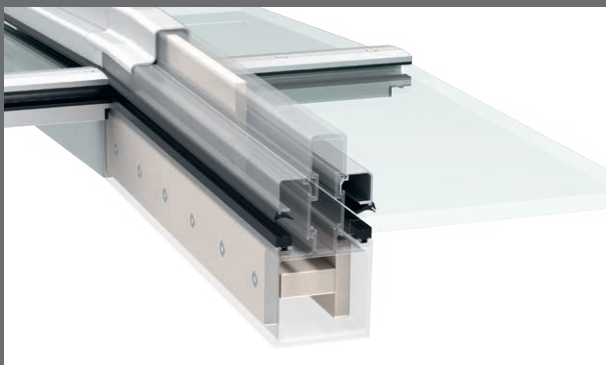

# What's new with the CUBO?

The CUBO saddle roof allows you to offer entirely different roof dimensions and serve new customer segments. The specially designed ridge connector preserves the flat roof appearance, even with roof depths of up to 6 m. The new T-jointer connects two support profiles so that roof widths of up to 12 m can be realised.

### T-jointers

- The custom-made T-jointer is the ideal solution for support profile butts.
- Invisible, rigid and easy-to-assemble connection.
- Can be realised with the standard support (170×90mm) or the new, slim corner post (90×90mm).

### Tension wire

- The tension wire absorbs the horizontal forces resulting from the snow load.
- Prevents deformation of the support profiles.
- M10 thread and counter nut allow easy adjustment.

## Ridge connector/ridge bar

- A steel bracket is inserted into the top and bottom profile chamber of the rafter support 165i – this guarantees a solid structure.
- Roof widths of up to 6 m can be realised.
- The easy-to-insert ridge bar with bolted clamping strip supports the roof inclination.